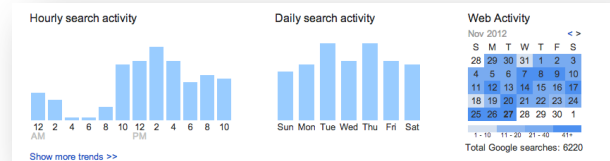

Cancel

Continue

Incentivization

Provide a service

- research prototypes
- visualizations
- re-finding tools
- citizen scientist

Google Search History

The screenshot shows a 'Current Tasks' list with items like 'portland airport to portland s...', 'portland state university', and 'House Centipede Information'. Below it are 'Related Tasks' such as 'clkm 2012 hotel' and 'flights from bos to maui'. At the bottom, there are 'Related Searches' like 'portland airport to portland s...' and 'portland state university'.