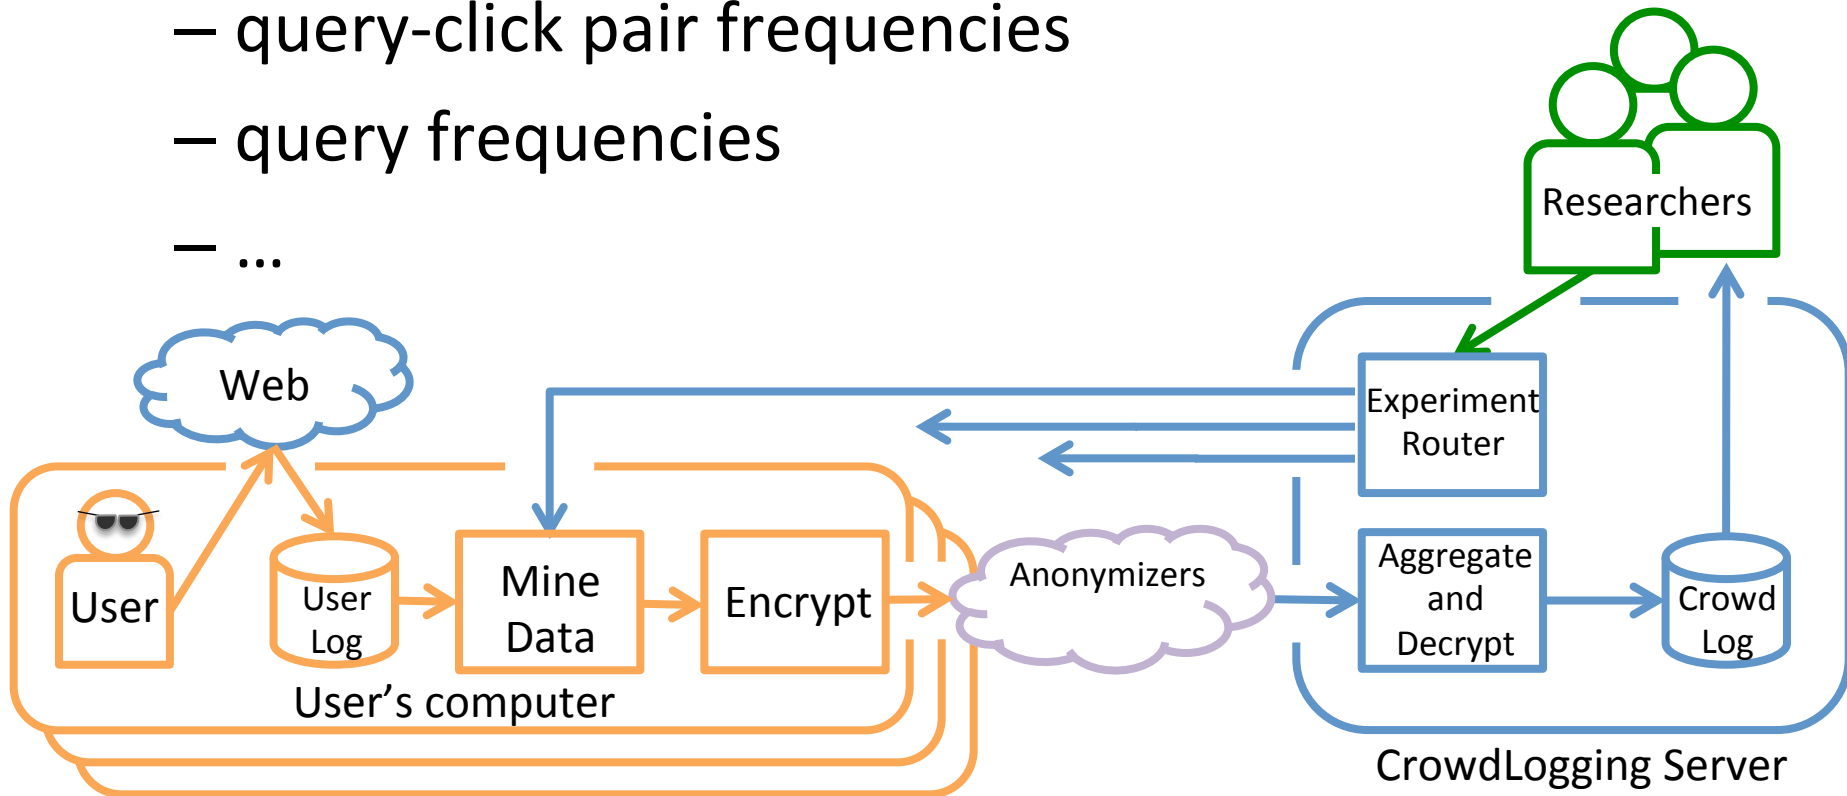

- Current a private data aggregation system
  - query reformulation pair frequencies
  - query-click pair frequencies
  - query frequencies
  - ...